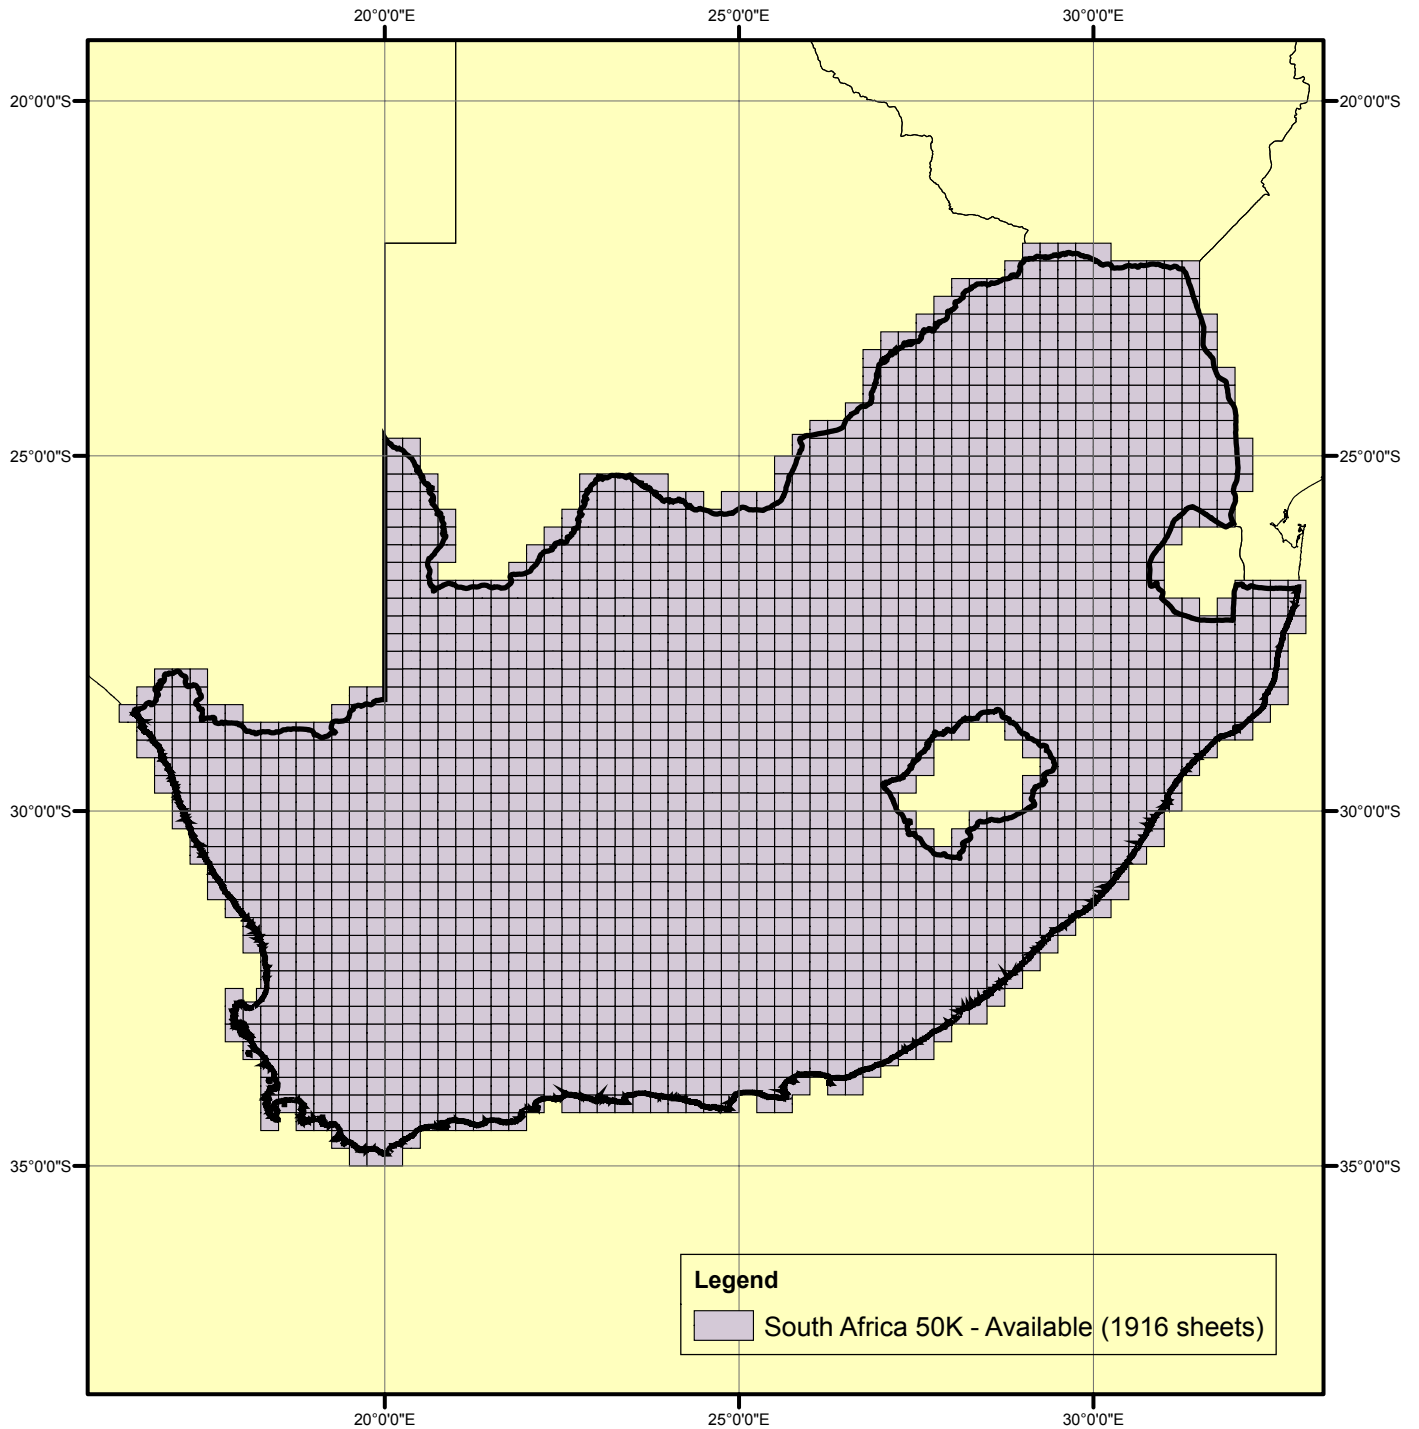

South Africa, 1:50,000 Scale National Topographic Mapping

Publisher: Chief Directorate of Surveys
and Mapping of the Republic of South Africa
Place of Publication: Mowbray, South Africa
PublishYear: 1971-2000
Language(s): Afrikaans and English