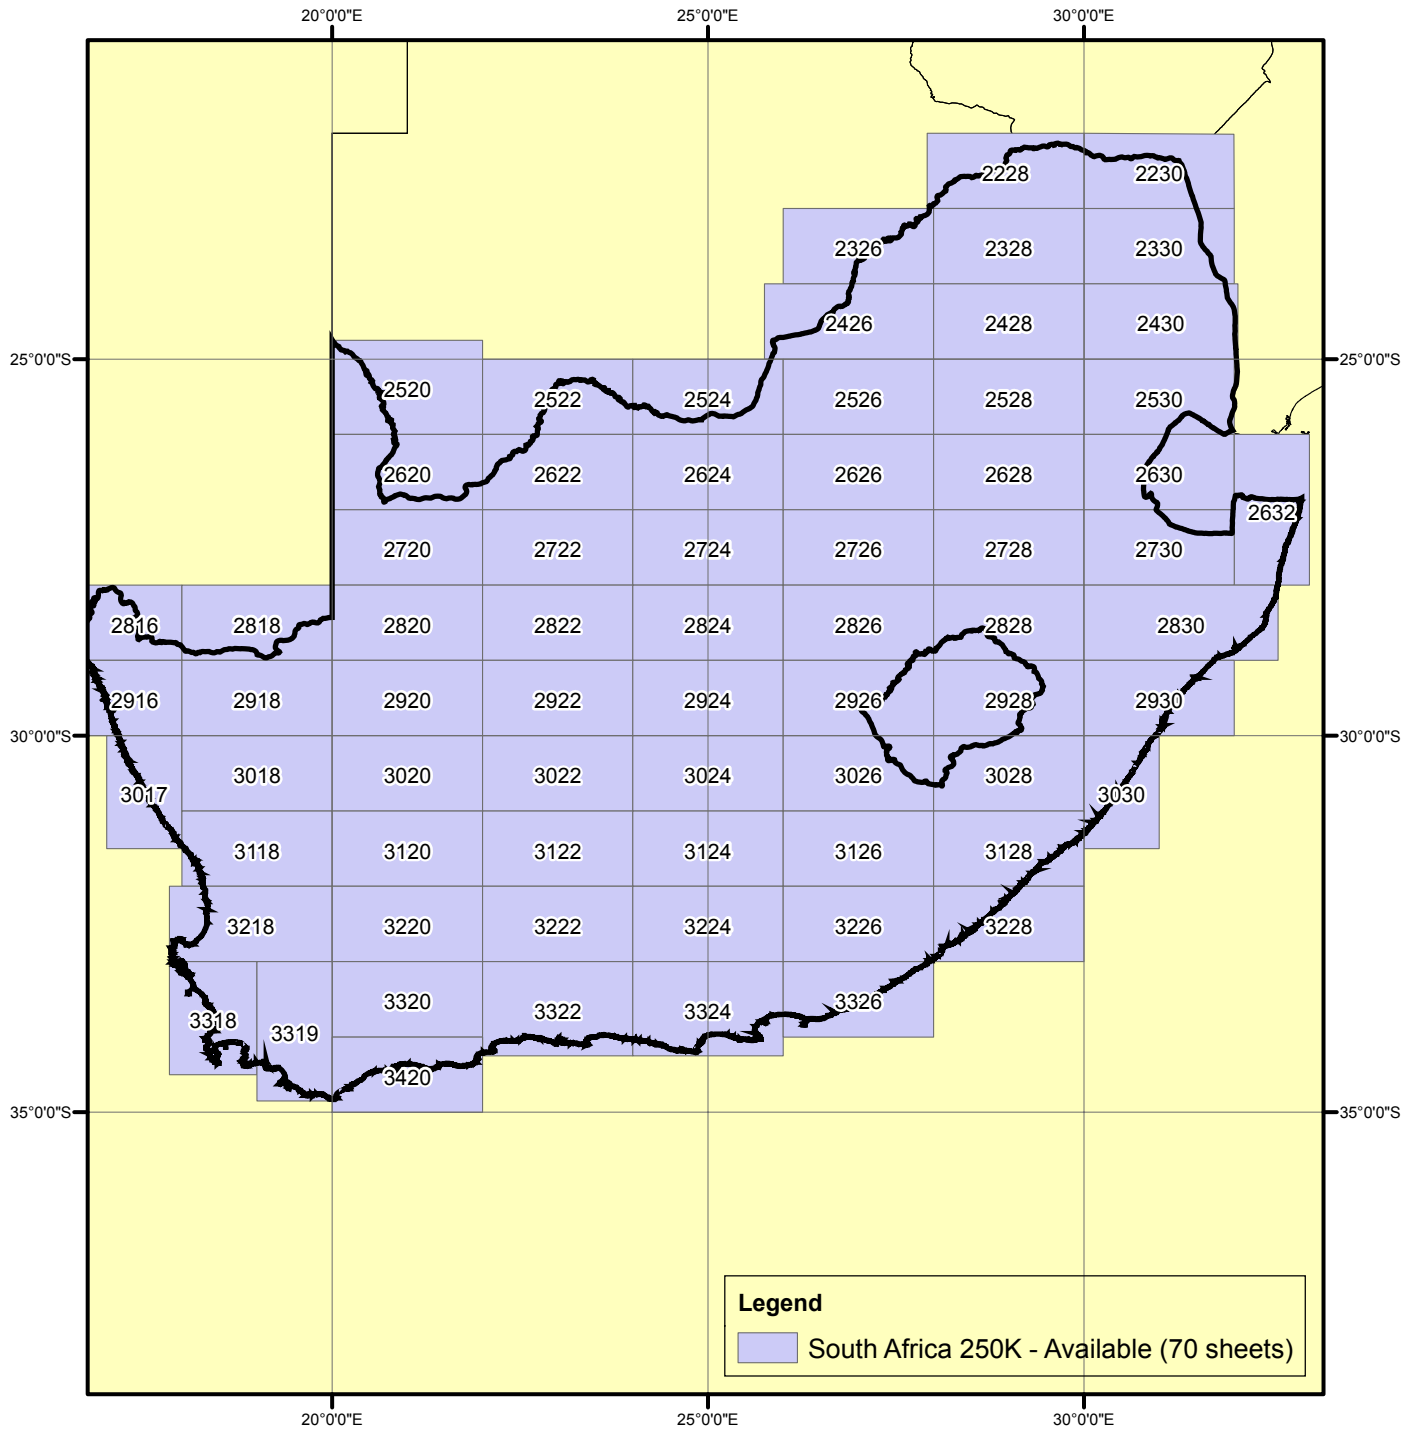

South Africa, 1:250,000 Scale National Topographic Mapping

Legend
 South Africa 250K - Available (70 sheets)

Publisher: Chief Directorate of Surveys and Mapping of the Republic of South Africa
 Place of Publication: Mowbray, South Africa
 Publish Year: 1986-2003
 Language(s): Afrikaans and English

East View Cartographic
 3020 Harbor Lane North
 Minneapolis, MN, 55447
 (763)550-0965
 maps@cartographic.com
 www.cartographic.com