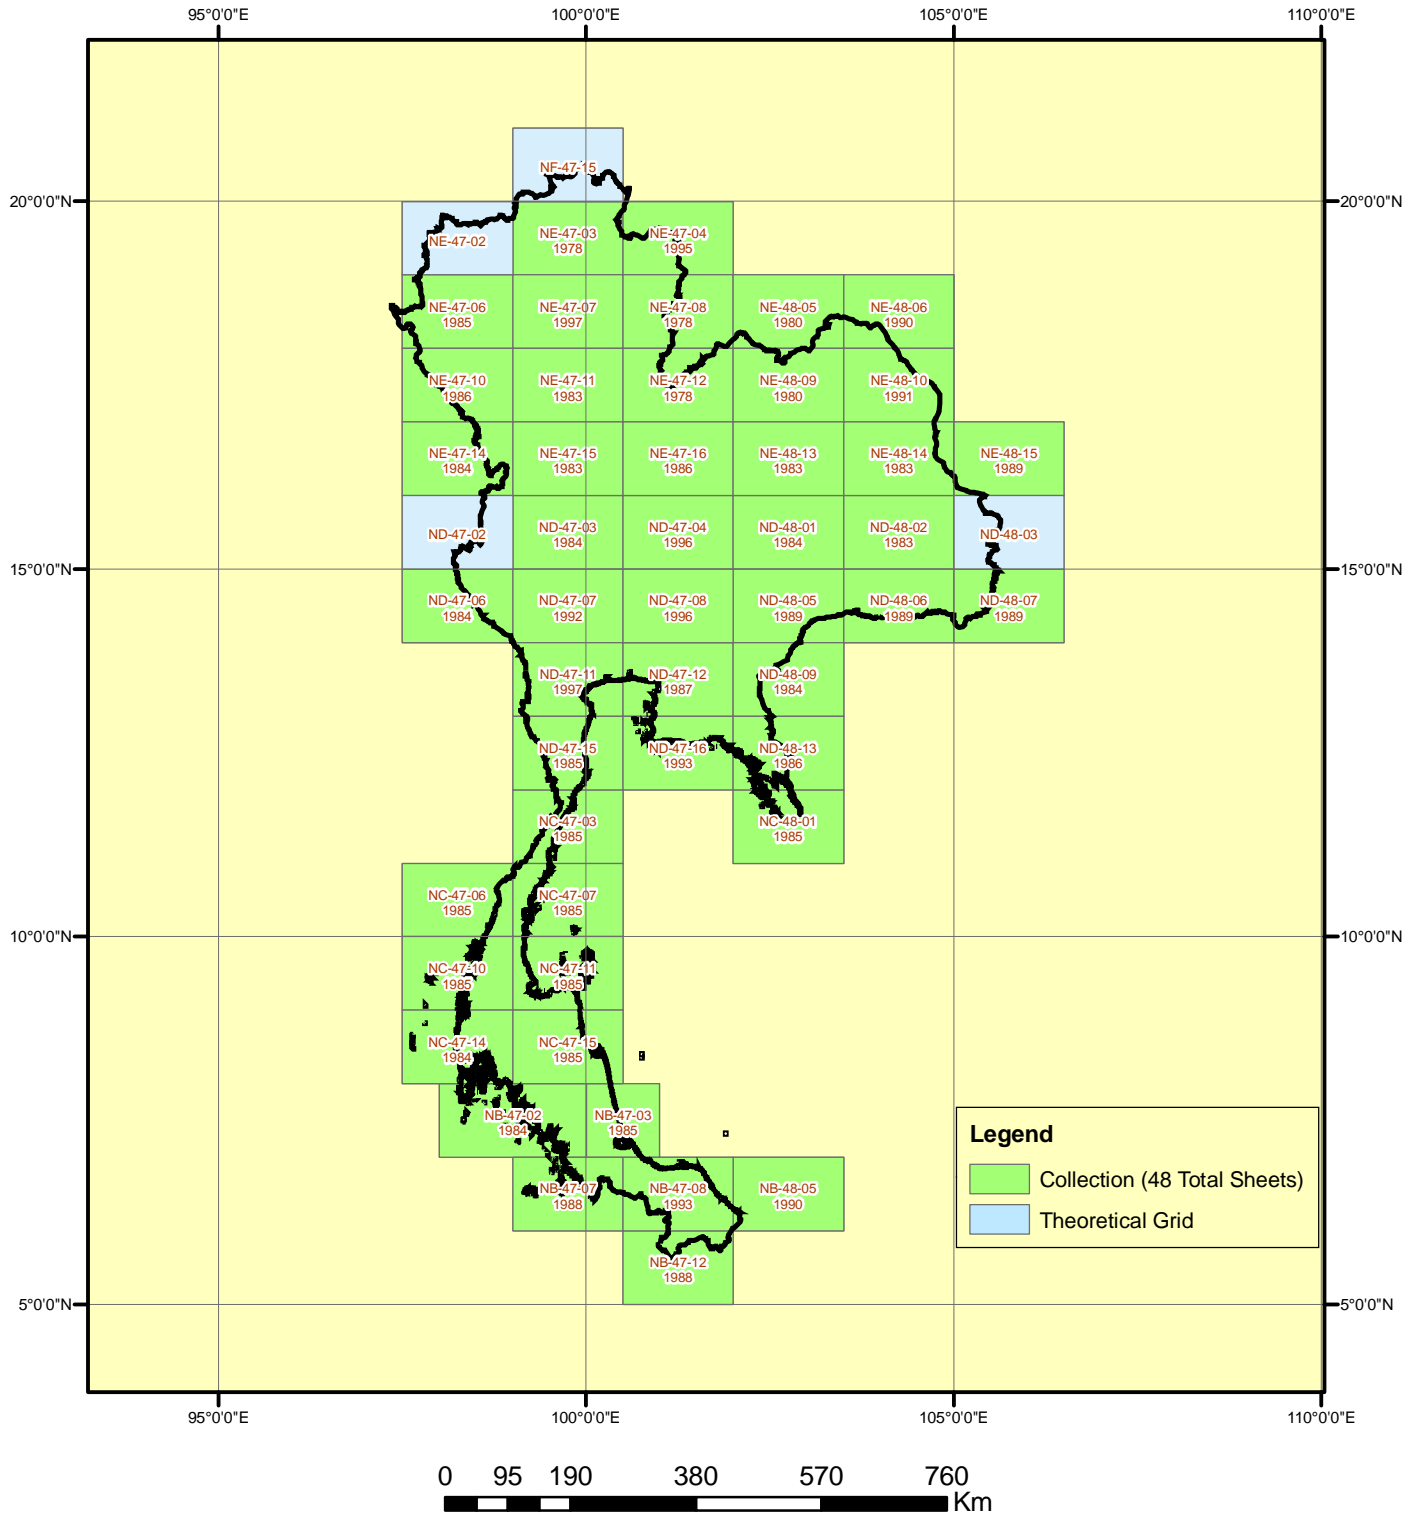

Thailand, 1:250,000 Scale Topographic Mapping

Publisher: Royal Thai Survey Department(RTSD)
 Series: 1501S
 Edition: 2-RTSD;3-RTSD
 PublishYear: 1978-1997
 Projection: Transverse Mecator Projection
 Contours: 100m with supplementary contours at 50m
 Languages: Thai & English

East View Cartographic
 3020 Harbor Lane North
 Minneapolis, MN, 55447
 (763)550-0965
 maps@cartographic.com
 www.cartographic.com